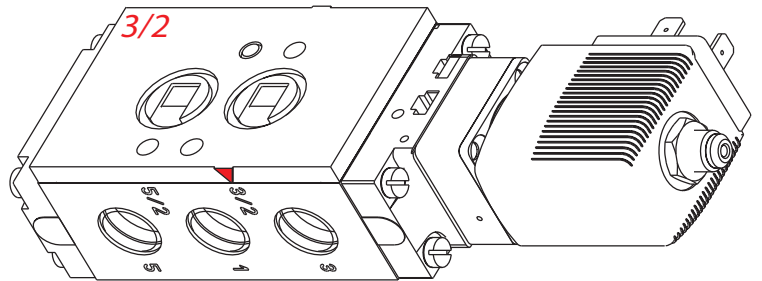

MNAMI

- Voltages: 24V DC
- ATEX II Ex ia IIC T6

OPTIONAL CONNECTIONS

SPEED CONTROL PLATE

BREATHER BLOCK

BLOCK & VENT SOLENOID