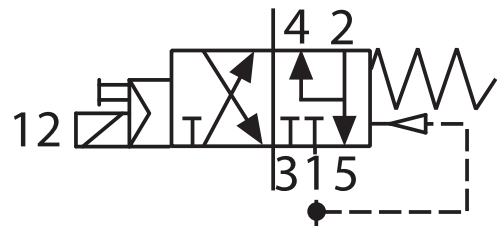

- Body in polyamide
- Protection class IP65
- NAMUR connection acc. to VDI/VDE 3845
- With or without manual override

bürkert

FUNCTION:

5/2-way function

3/2-way function

MNAM

- Voltages: 24V DC, 24V AC, 110V DC, 110V AC, 230V DC and 230V AC