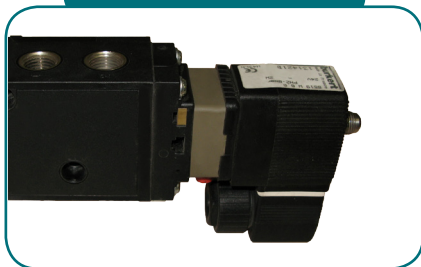

- Body in polyamide
- Protection class IP65
- NAMUR connection acc. to VDI/VDE 3845
- With or without manual override

bürkert

FUNCTION:

5/2-way function

3/2-way function

MNAM

- Voltages: 24V DC, 24V AC, 110V DC, 110V AC, 230V DC and 230V AC

MNAMX

- Voltages: 24V UC, 110V UC and 230V UC
- ATEX II 2G Ex eb mb IIC T5 Gb
- ATEX II 2G Ex mb tb IIIC T95°C Db

MNAMXC

- Voltages: 24V UC, 110V UC and 230V UC
- ATEX II 2G Ex mb IIIC T5 Gb
- ATEX II 2G Ex mb IIIC T95°C Db

MNAMI

- Voltages: 24V DC
- ATEX II Ex ia IIC T6

OPTIONAL CONNECTIONS

SPEED CONTROL PLATE

BREATHER BLOCK

BLOCK & VENT SOLENOID