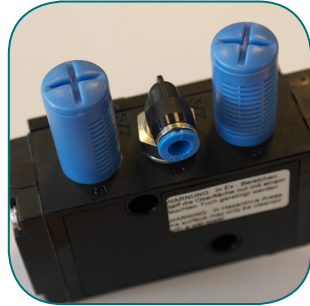

- Body in polyamide
- Protection class IP65
- NAMUR connection acc. to VDI/VDE 3845
- With or without manual override

bürkert

FUNCTION:

5/2-way function

3/2-way function

MNAM

- Voltages: 24V DC, 24V AC, 110V DC, 110V AC, 230V DC and 230V AC

MNAMX

- Voltages: 24V UC, 110V UC and 230V UC
- ATEX II 2G Ex eb mb IIC T5 Gb
- ATEX II 2G Ex mb tb IIIC T95°C Db

MNAMXC

- Voltages: 24V UC, 110V UC and 230V UC
- ATEX II 2G Ex mb IIIC T5 Gb
- ATEX II 2G Ex mb IIIC T95°C Db

MNAMI

- Voltages: 24V DC
- ATEX II Ex ia IIC T6

OPTIONAL CONNECTIONS

SPEED CONTROL PLATE

BREATHER BLOCK

BLOCK & VENT SOLENOID