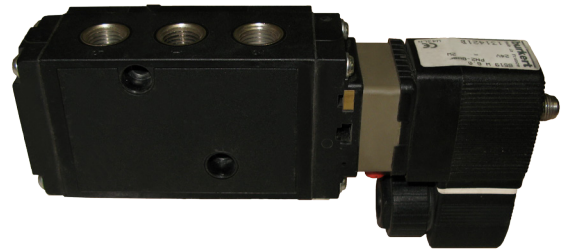

- Body in polyamide
- Protection class IP65
- NAMUR connection acc. to VDI/VDE 3845
- With or without manual override

bürkert

FUNCTION:

5/2-way function

3/2-way function

MNAM

- Voltages: 24V DC, 24V AC, 110V DC, 110V AC, 230V DC and 230V AC

MNAMX

- Voltages: 24V UC, 110V UC and 230V UC
- ATEX II 2G Ex eb mb IIC T5 Gb
- ATEX II 2G Ex mb tb IIIC T95°C Db

MNAMXC

- Voltages: 24V UC, 110V UC and 230V UC
- ATEX II 2G Ex mb IIIC T5 Gb
- ATEX II 2G Ex mb IIIC T95°C Db

MNAMI

- Voltages: 24V DC
- ATEX II Ex ia IIC T6

OPTIONAL CONNECTIONS

SPEED CONTROL PLATE

BREATHER BLOCK

BLOCK & VENT SOLENOID