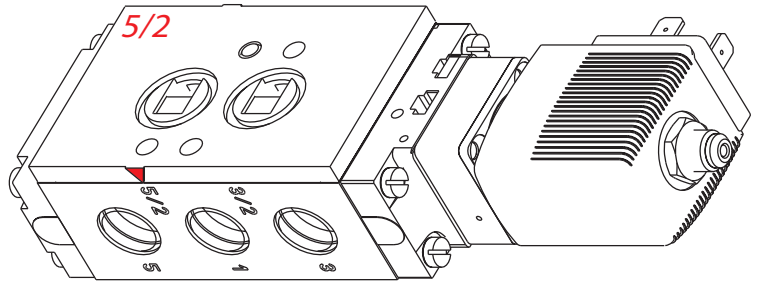

MNAMI

- Voltages: 24V DC
- ATEX II Ex ia IIC T6

OPTIONAL CONNECTIONS

SPEED CONTROL PLATE

BREATHER BLOCK

BLOCK & VENT SOLENOID