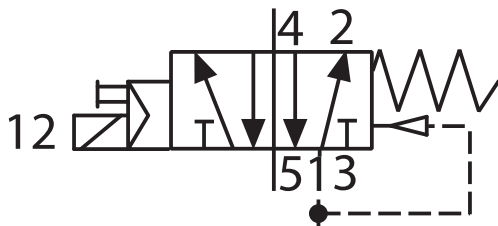

- Body in polyamide
- Protection class IP65
- NAMUR connection acc. to VDI/VDE 3845
- With or without manual override

bürkert

FUNCTION:

5/2-way function

3/2-way function

MNAM

- Voltages: 24V DC, 24V AC, 110V DC, 110V AC, 230V DC and 230V AC