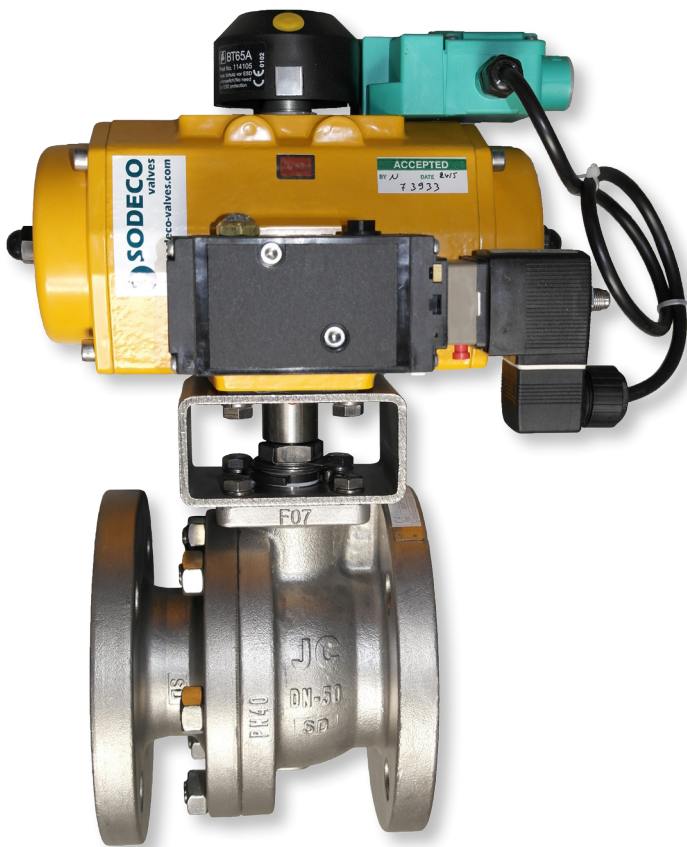

- Body in polyamide
- Protection class IP65
- NAMUR connection acc. to VDI/VDE 3845
- With or without manual override

bürkert

FUNCTION:

5/2-way function

3/2-way function

MNAM

- Voltages: 24V DC, 24V AC, 110V DC, 110V AC, 230V DC and 230V AC

MNAMX

- Voltages: 24V UC, 110V UC and 230V UC
- ATEX II 2G Ex eb mb IIC T5 Gb
- ATEX II 2G Ex mb tb IIIC T95°C Db

MNAMXC

- Voltages: 24V UC, 110V UC and 230V UC
- ATEX II 2G Ex mb IIIC T5 Gb
- ATEX II 2G Ex mb IIIC T95°C Db

MNAMI

- Voltages: 24V DC
- ATEX II Ex ia IIC T6

OPTIONAL CONNECTIONS

SPEED CONTROL PLATE

BREATHER BLOCK

BLOCK & VENT SOLENOID